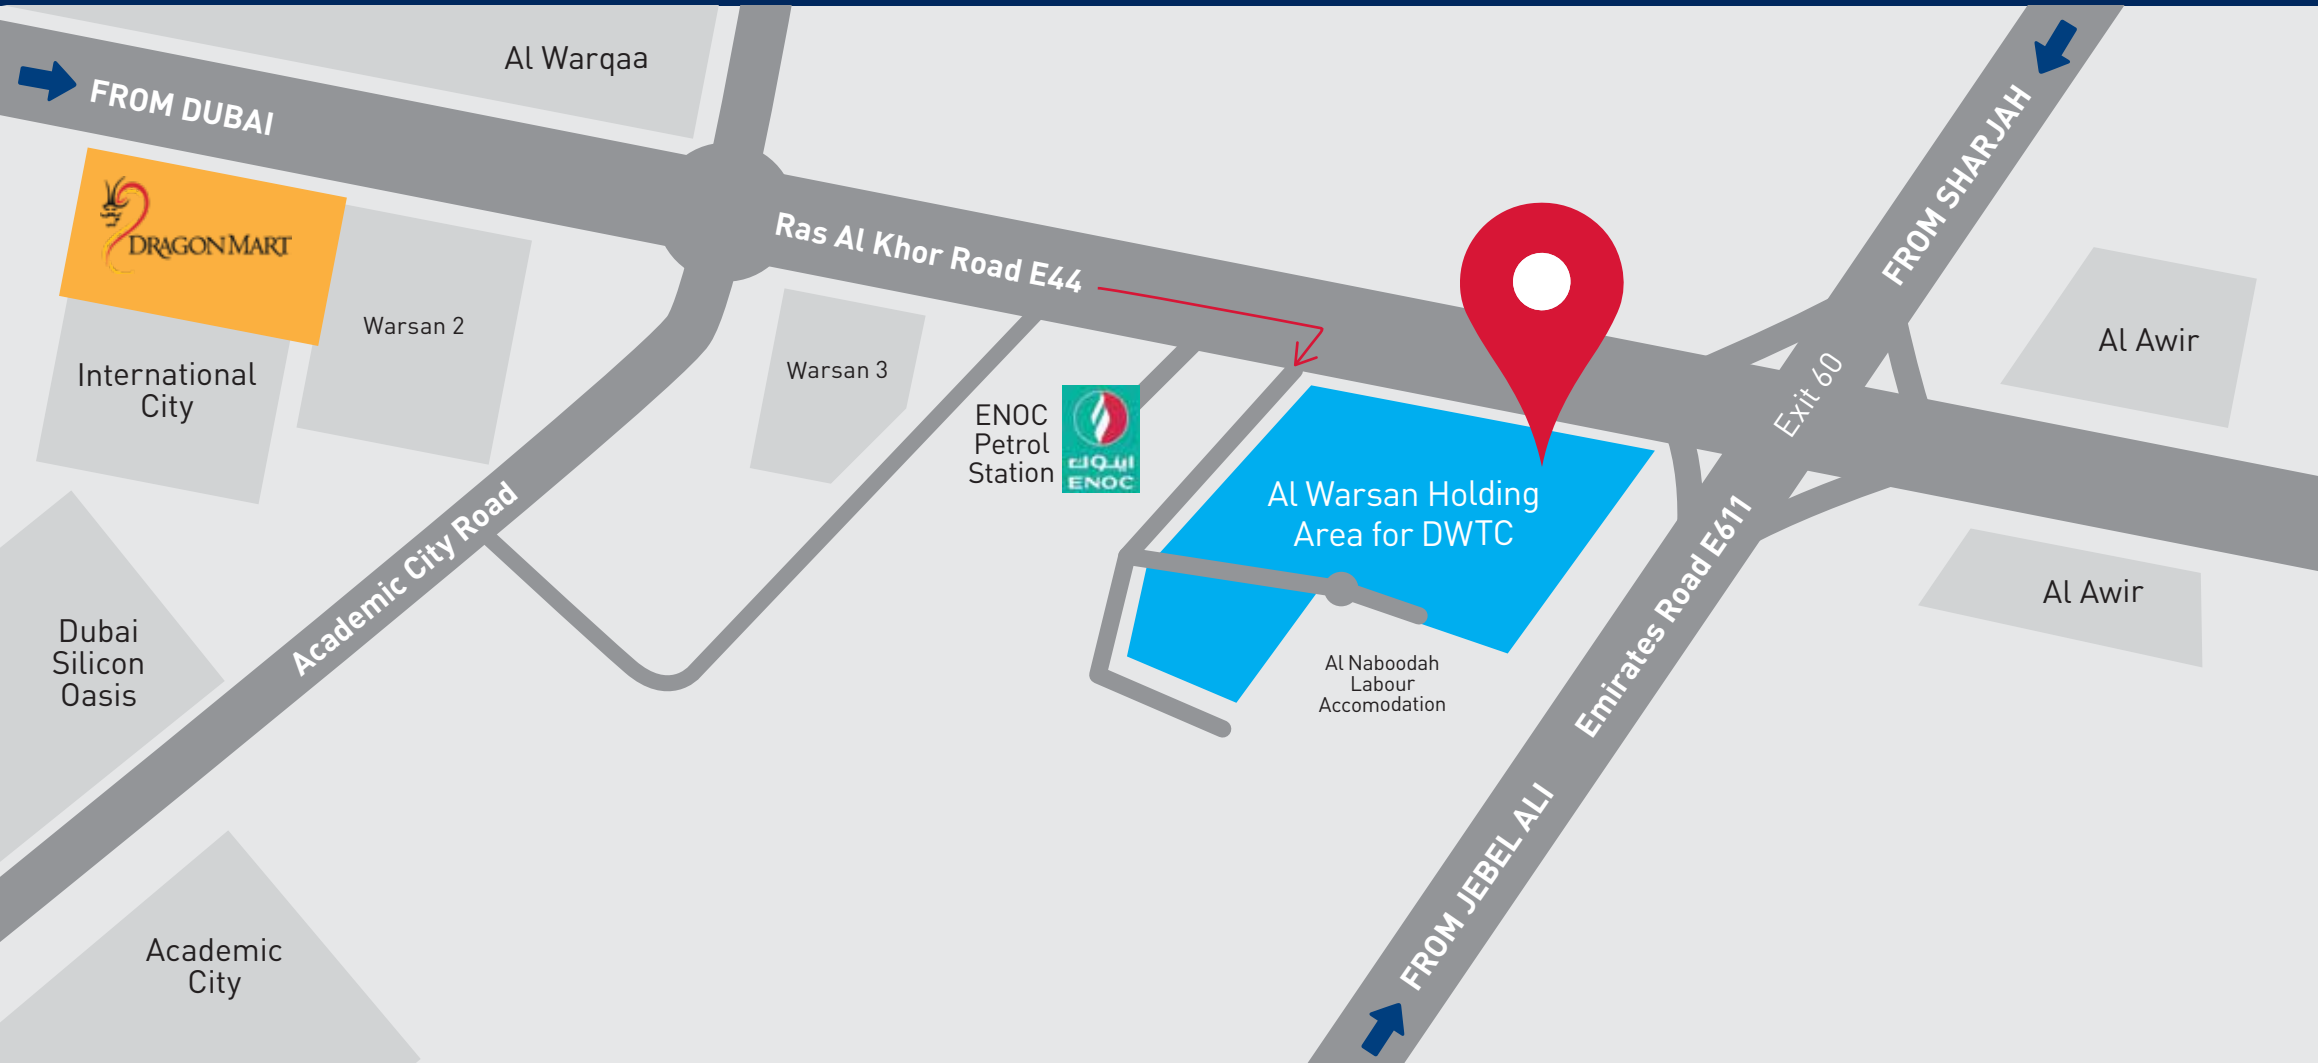

DIRECTIONS TO NEW HOLDING AREA - AL WARSAN

DIRECTIONS:

FROM EMIRATES ROAD:

1. Take the exit 60 heading towards Ras Al Khor Road.
2. Take the U-turn from the first roundabout.
3. Take the first exit after the ENOC petrol station (approx. 700 meters after the petrol station exit).
4. Continue straight and your destination will be on the left.

FROM ACADEMIC CITY ROAD:

1. Take the exit towards Hatta from the roundabout on Ras Al Khor Road (E44).
2. Take the first exit after the ENOC petrol station (approx. 700 meters after the petrol station exit).
3. Continue straight and your destination will be on the left.

FROM DRAGON MART 2:

1. Follow the directions towards Hatta on Ras Al Khor Road (E44).
2. Go straight from the academic city road roundabout follow the signs of Hatta.
3. Take the first exit after the ENOC petrol station (approx. 700 meters after the petrol station exit).
4. Continue straight and your destination will be on the left.

LOCATION ON GOOGLE MAPS

<https://goo.gl/maps/F5Xjs2gzvR2>

COORDINATES

25°09'46.0"N 55°29'03.5"E
25.162767, 55.484311

SCAN HERE

To open the location on your Google Maps or Web Browser.