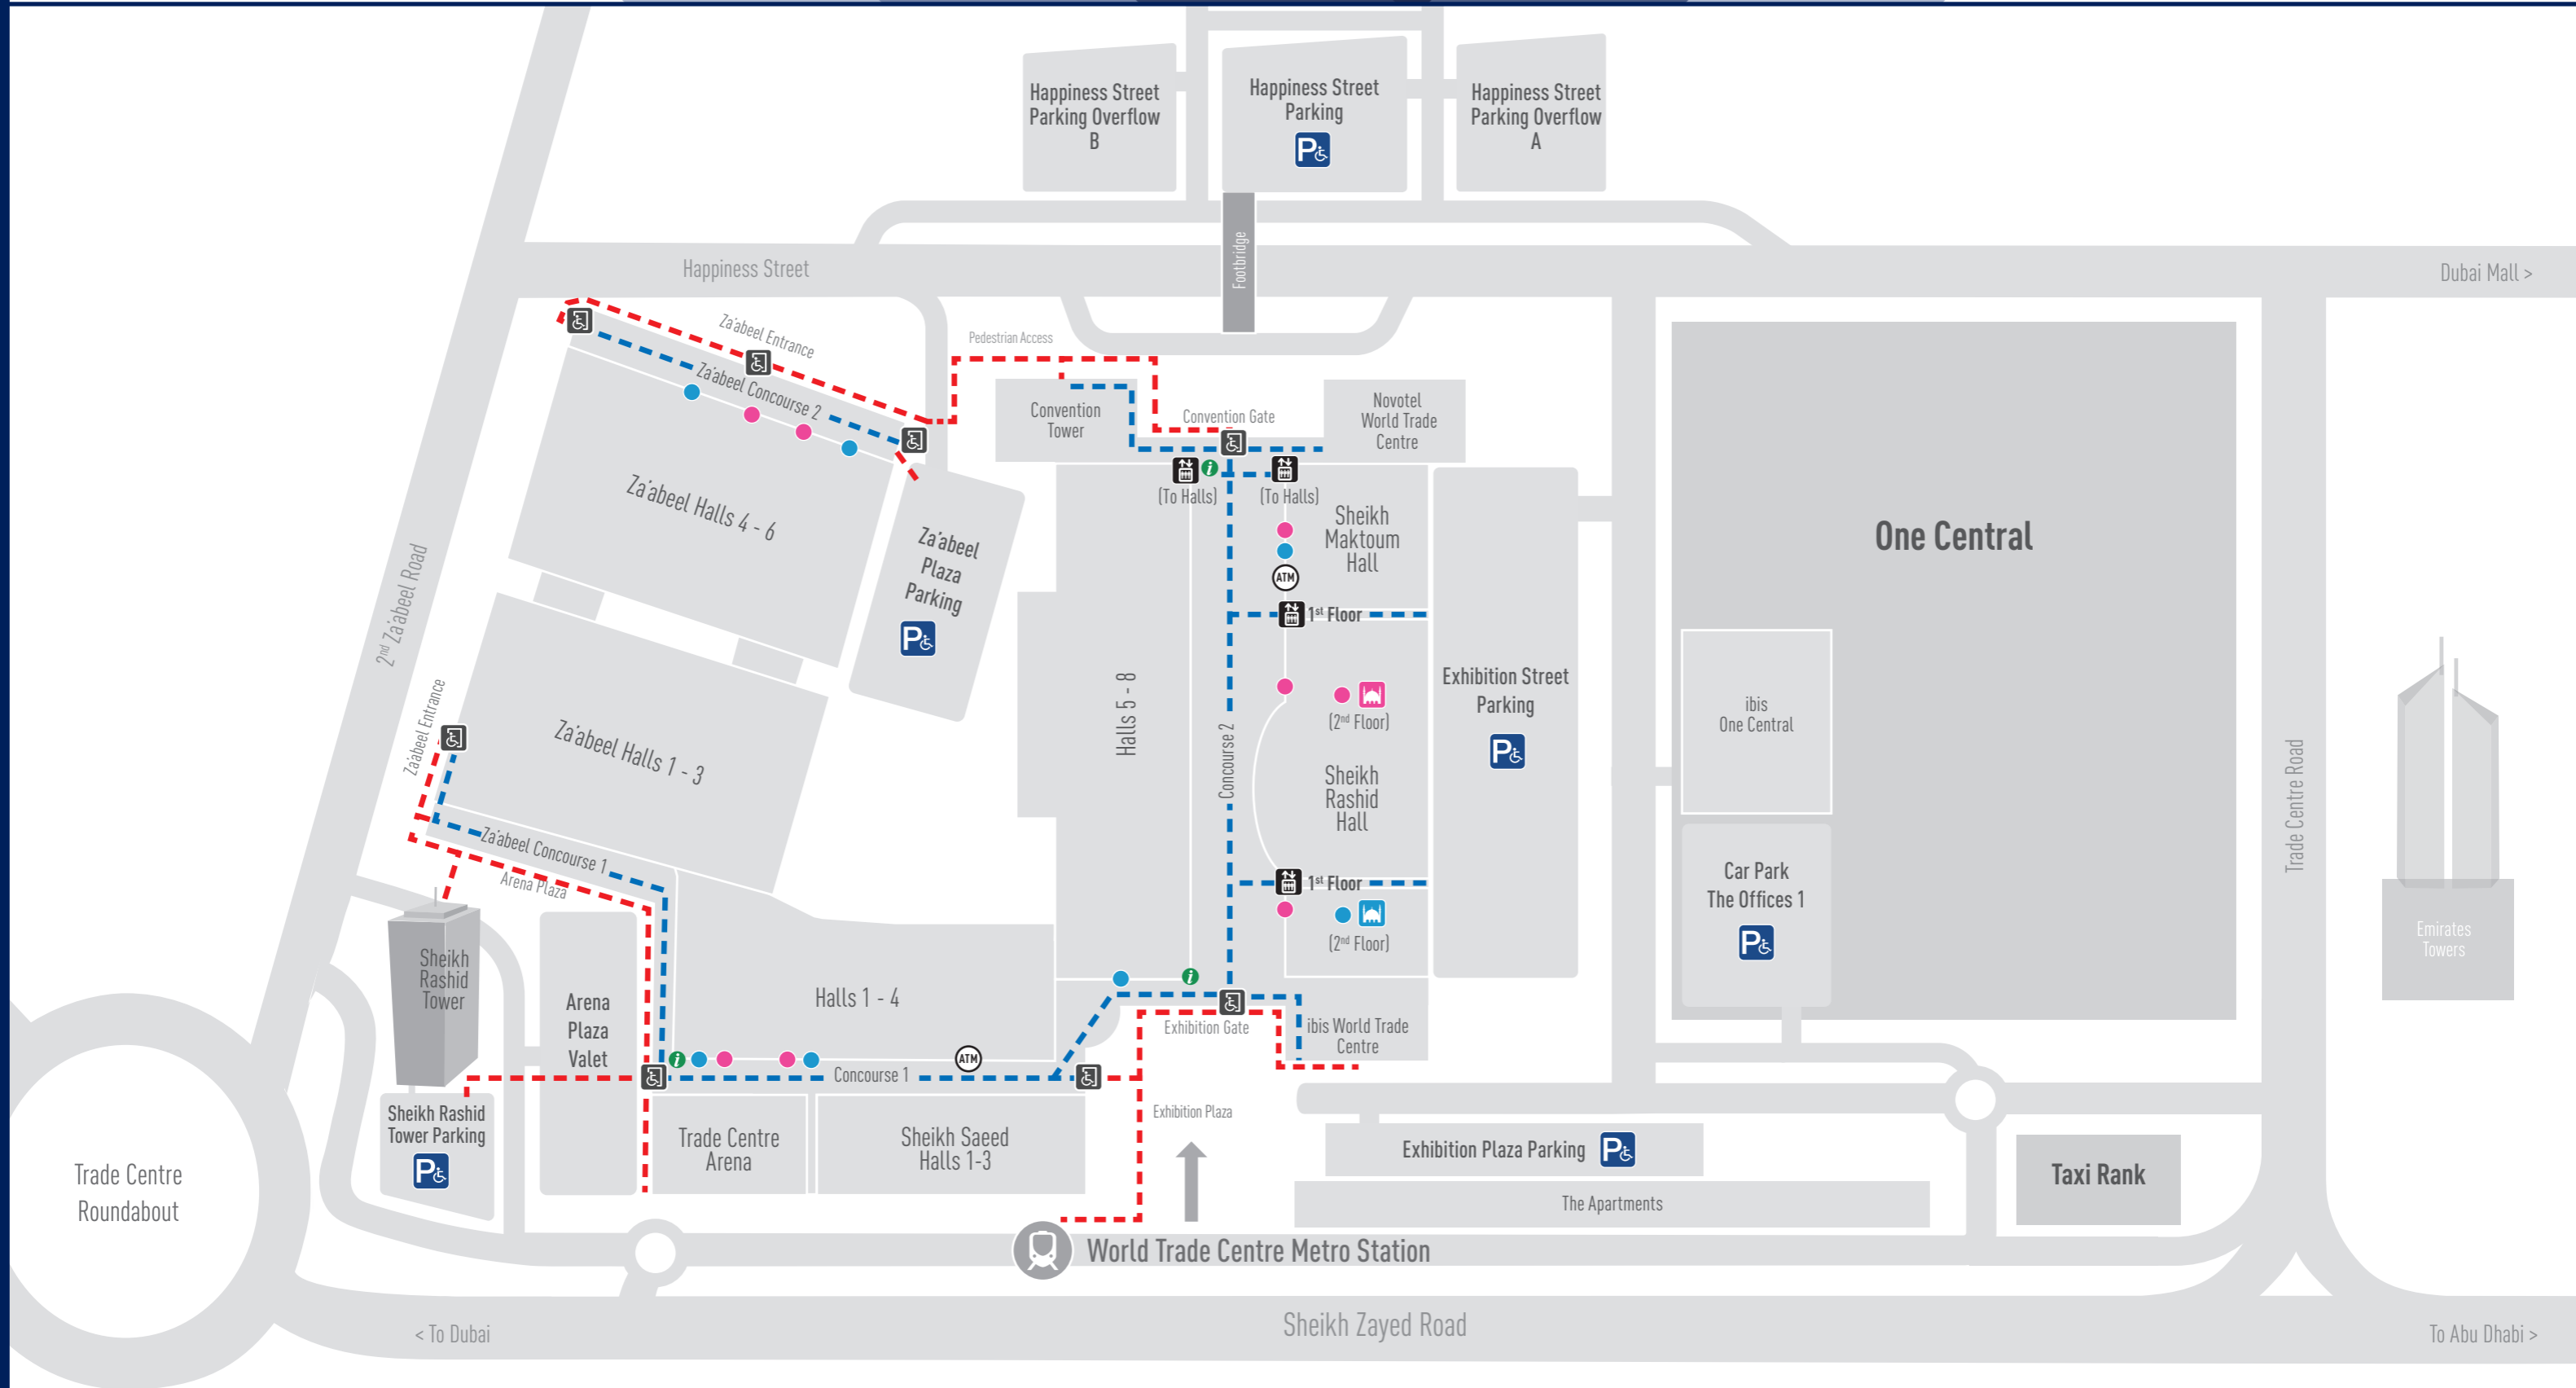

Scan here to download our map

Accessibility Map

For People of Determination

مركز دبي التجاري العالمي
DUBAI WORLD TRADE CENTRE

- Entrance/Exit
- Information Desk
- Outdoor Accessibility Route
- Indoor Accessibility Route
- Elevator
- Accessibility Washrooms (Men)
- Accessibility Washrooms (Ladies)
- Prayer Room (Men)
- Prayer Room (Ladies)
- Accessibility Parking
- Accessibility ATM